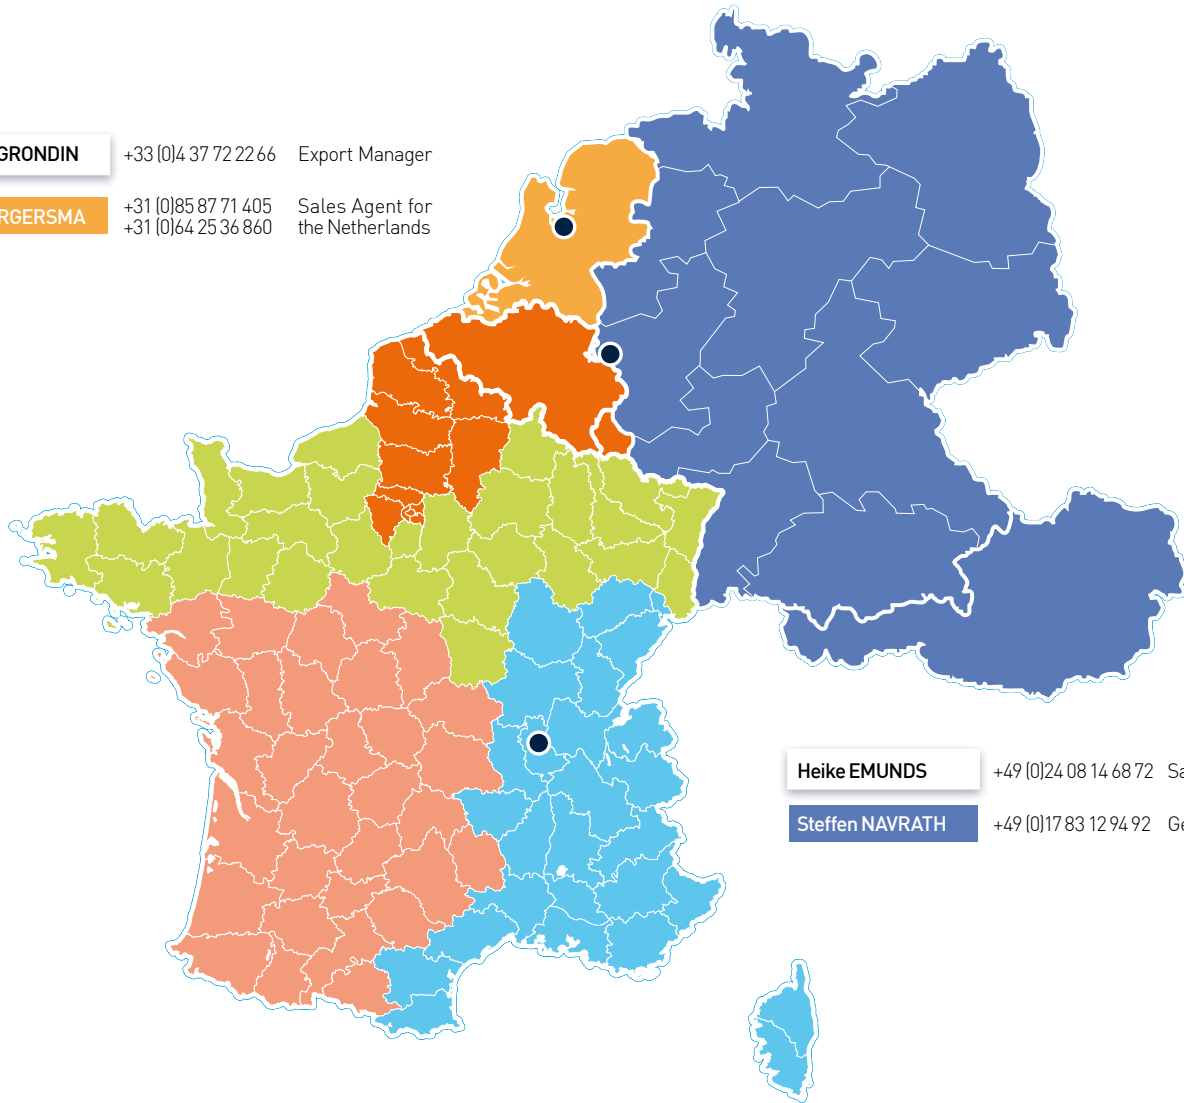

NOREV Sales Team / Equipe Commerciale

Patricia GRONDIN +33 (0)4 37 72 22 66 Export Manager

Bert SIERGERSMA +31 (0)85 87 71 405 Sales Agent for the Netherlands
+31 (0)64 25 36 860

Heike EMUNDS +49 (0)24 08 14 68 72 Sales Assistant

Steffen NAVRATH +49 (0)17 83 12 94 92 Germany and Austria

Séverine VELASCO	04 37 72 22 68	Promotional & Collectible Sales Representative	Commerciale Promotionnels & Collection
Caroline PASIN	04 37 72 22 43	Sales Assistant	Assistante commerciale
Gaëlle KHIREDINE	04 37 72 22 61	Sales Assistant	Assistante commerciale
Evariste BIONAZ	06 11 30 00 92	Commercial Manager	Responsable commercial
Hervé CHALLANDE	06 20 86 99 59	02/59/60/62/75/78/80/92/93/94/95/Belgique/Luxembourg 2B/2A/01/04/05/06/07/11/13/21/25/26/30/34/38/39/42/43 66/69/70/71/73/74/83/84/90	
Fabien FRECHE	06 12 19 00 10	08/10/14/22/27/28/29/35/45/50/51/52/53/54/55/56/57 58/61/67/68/72/76/77/88/89/91	
Laurent BESNAULT	06 26 66 29 20	03/09/12/15/16/17/18/19/23/24/31/32/33/36/37/40/41 44/46/47/48/49/63/64/65/79/81/82/85/86/87